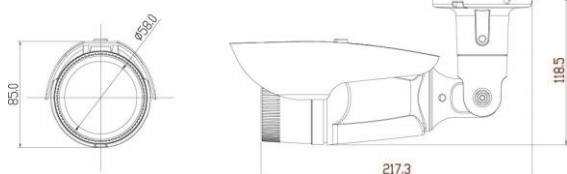

NETWORK IP CAMERA

HIP-HP42V/4K

8MP NETWORK IP IR BULLET CAMERA

STARVIS **H.265** **WDR**

Features

- Sony STARVIS 8.51MP Image Sensor
- Ultra low light color camera(0.01lux/F1.2)
- Triple codec(H.265, H.264, MJPEG)
- Triple Stream
- Max 30fps @ 3,840x2160p
- Support Onvif/PoE
- DOL True WDR
- IR LED : 42 units(40m)
- True Day & Night
- Motorized VF Lens 3.6~11mm
- IP66 Weatherproof

Camera Specifications

IMAGE	Image Sensor	Sony Starvis 8.51MP(1/2.5") Image Sensor
	Scan System	Progressive Scan
	Total Pixels	3864(H) x 2218(V), 8.57 Mega Pixels
	Effective Pixels	3864(H) x 2202(V), 8.51 Mega Pixels
Function	Day & Night	Auto / Day(Color) / Night(BW)
	Privacy Area	On / Off (8 Programmable Zones)
	Motion Detection	4 Zone, On / Off
	W D R	DOL True WDR
	3D DNR	2DNR, 3DNR
	S/N Ratio	More 52dB
	BLC	HLC, BLC
	Digital Zoom	16x
	Degof/LDS/Mirror	On / Off
	White Balance	ATW-Indoor/Outdoor, Shade, Clear sky, Fluorescent light, Light bulb, Flame, Manual
Lens	Focal Length	Motorized VF Lens 3.6~11mm
IR LEDs	IR LEDs	42 units
Electrical	Power Supply	DC12[V] ±10% / Max 750mA
Environmental	Operating Temp.	-10°C ~ +50°C
	Preservation Temp.	-20°C ~ +60°C
	Humidity	0% ~ 80%
Mechanical	Weight.	Approx. 750g(W/Sunshield & Bracket)

Network Specifications

System	OS	Embedded Linux
Network	Interface	RJ45 10/100/1000 Base-T
	Protocol	TCP/IP, UDP, IPv4/v6, HTTP, HTTPS, FTP, UpnP, RTP, RTSP, RTCP, DHCP, ARP, Zeroconf
	Onvif	ver18.06
	Simultaneous Access	Max. 10 user
Video	Compress Format	H.265 Main Profile, H.264(High, Main, Base Line Profile), MJPEG
	Resolution	3840x2160(4K), 2592x1944(5M), 2048x1536(QXGA), 1920x1080(FHD), 1280x1024(SXGA), 1280x720(HD), 704x480(4CIF/NT), 704x576(4CIF/PAL) 640x480(VGA), 352x288(CIF), 320x240(QVGA)
	Frame Rate	Max. 30fps @all resolution
	Streaming	Simultaneously H.265 and MJPEG (Triple Streaming), Simultaneously H.264 and MJPEG (Triple Streaming), Independent Frame Rate and Bandwidth Control, VBR/CBR Mode
Audio	Compress Format	G.711 u-law
	Streaming	Two way
Event	Sensor In	1(NC/NO)
	Alarm Out	1 (Digital Output, Open Collector)
Web Browser	OS	Windows 7, 8, 10
	Manager	IE(over 11), Firefox, Safari, Opera
	Viewer	IE only (Active-X)

*Specification and Design are subject to change without notice